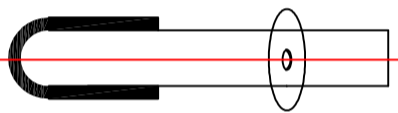

SS Bolt 2

Short Pin

SS Bolt 1

SS Washer

Inside Chain Connector (316SS)