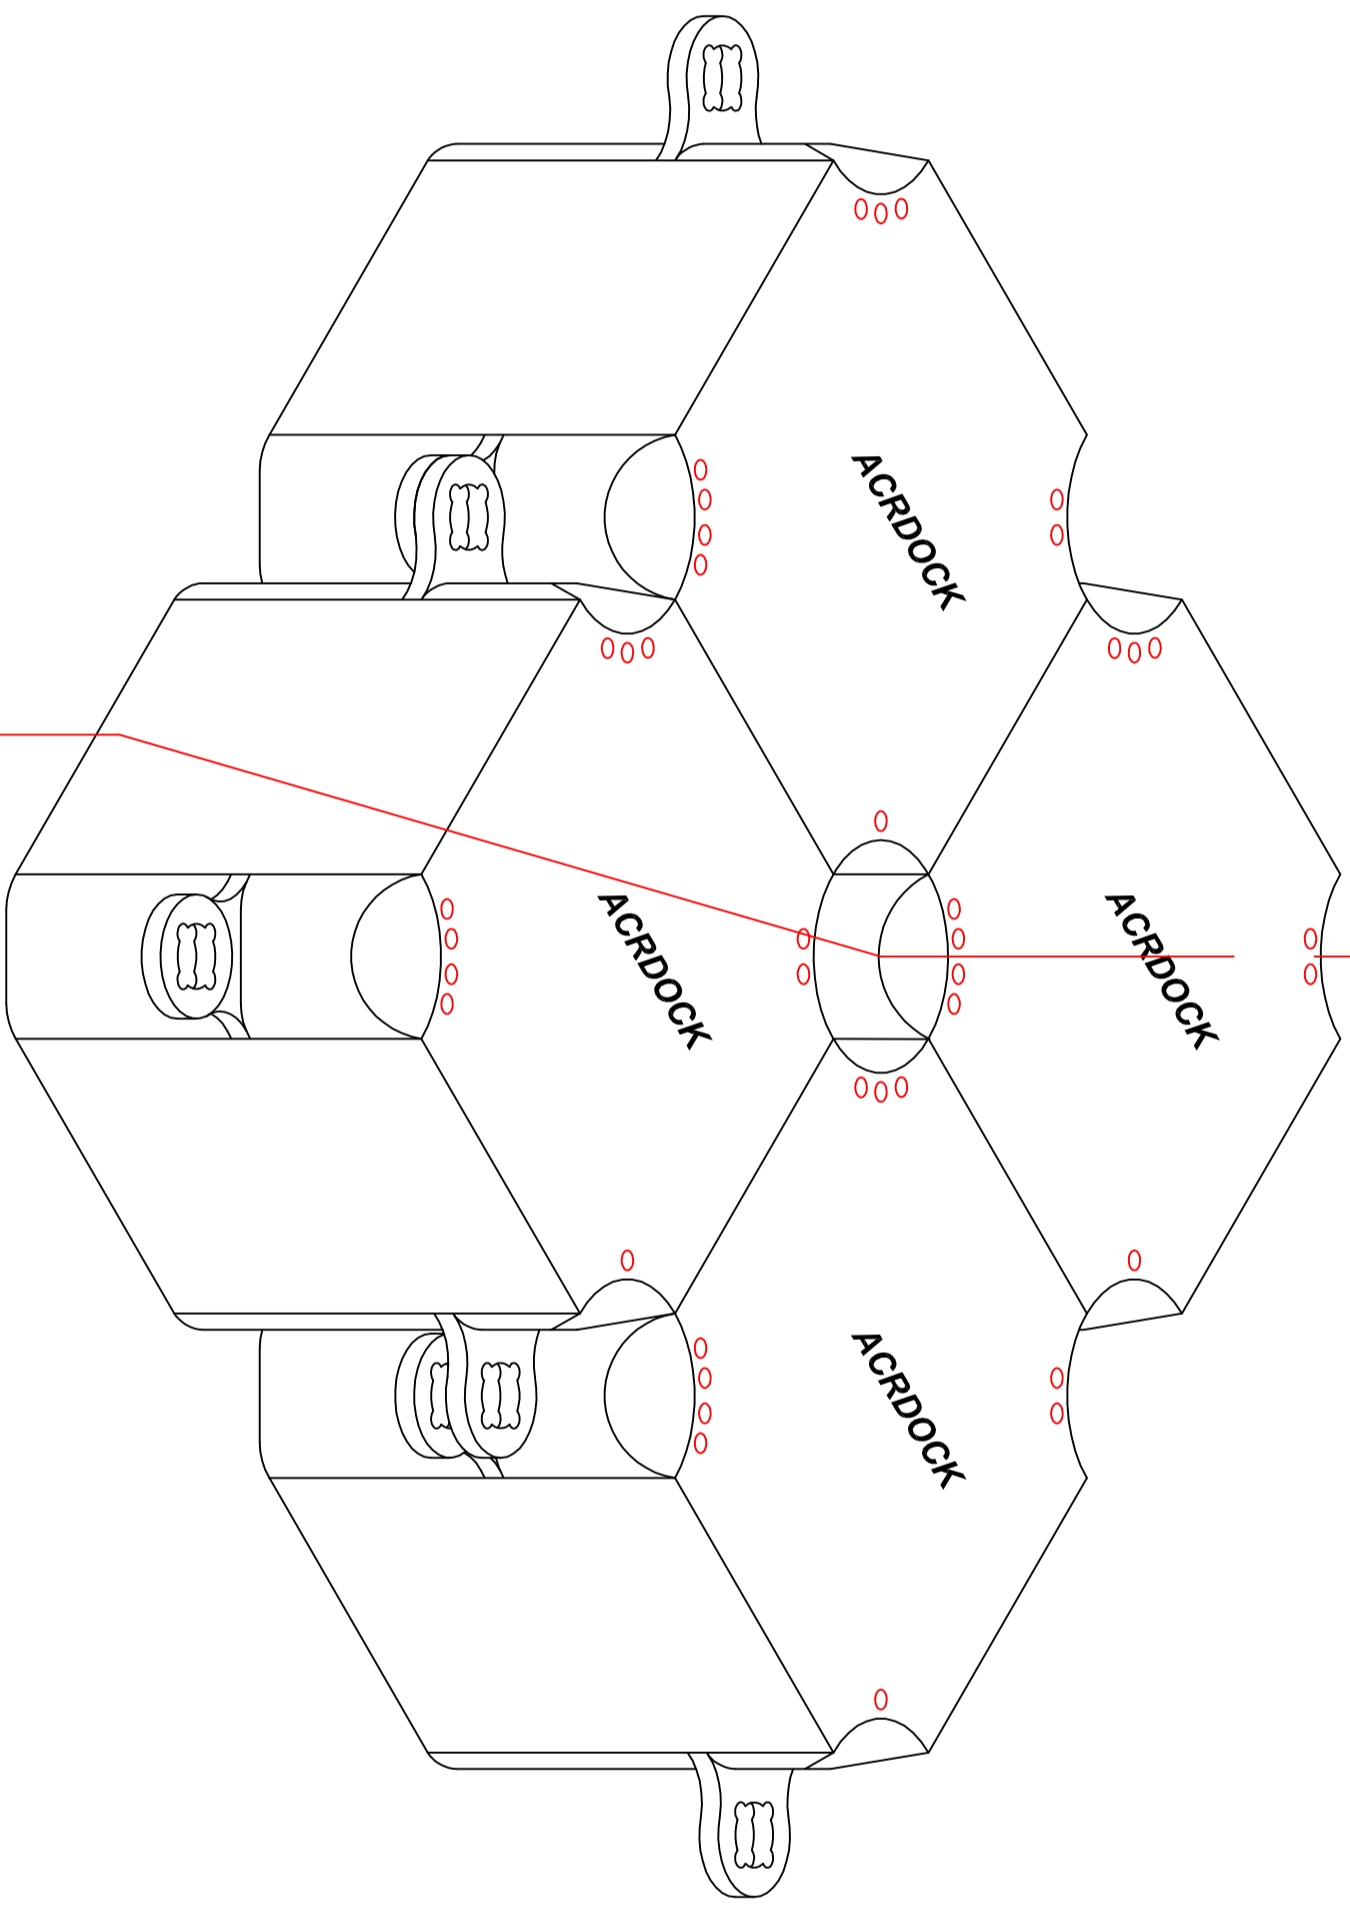

SS Bolt 2

Short Pin

SS Bolt 1

SS Washer

Inside Chain Connector (316SS)